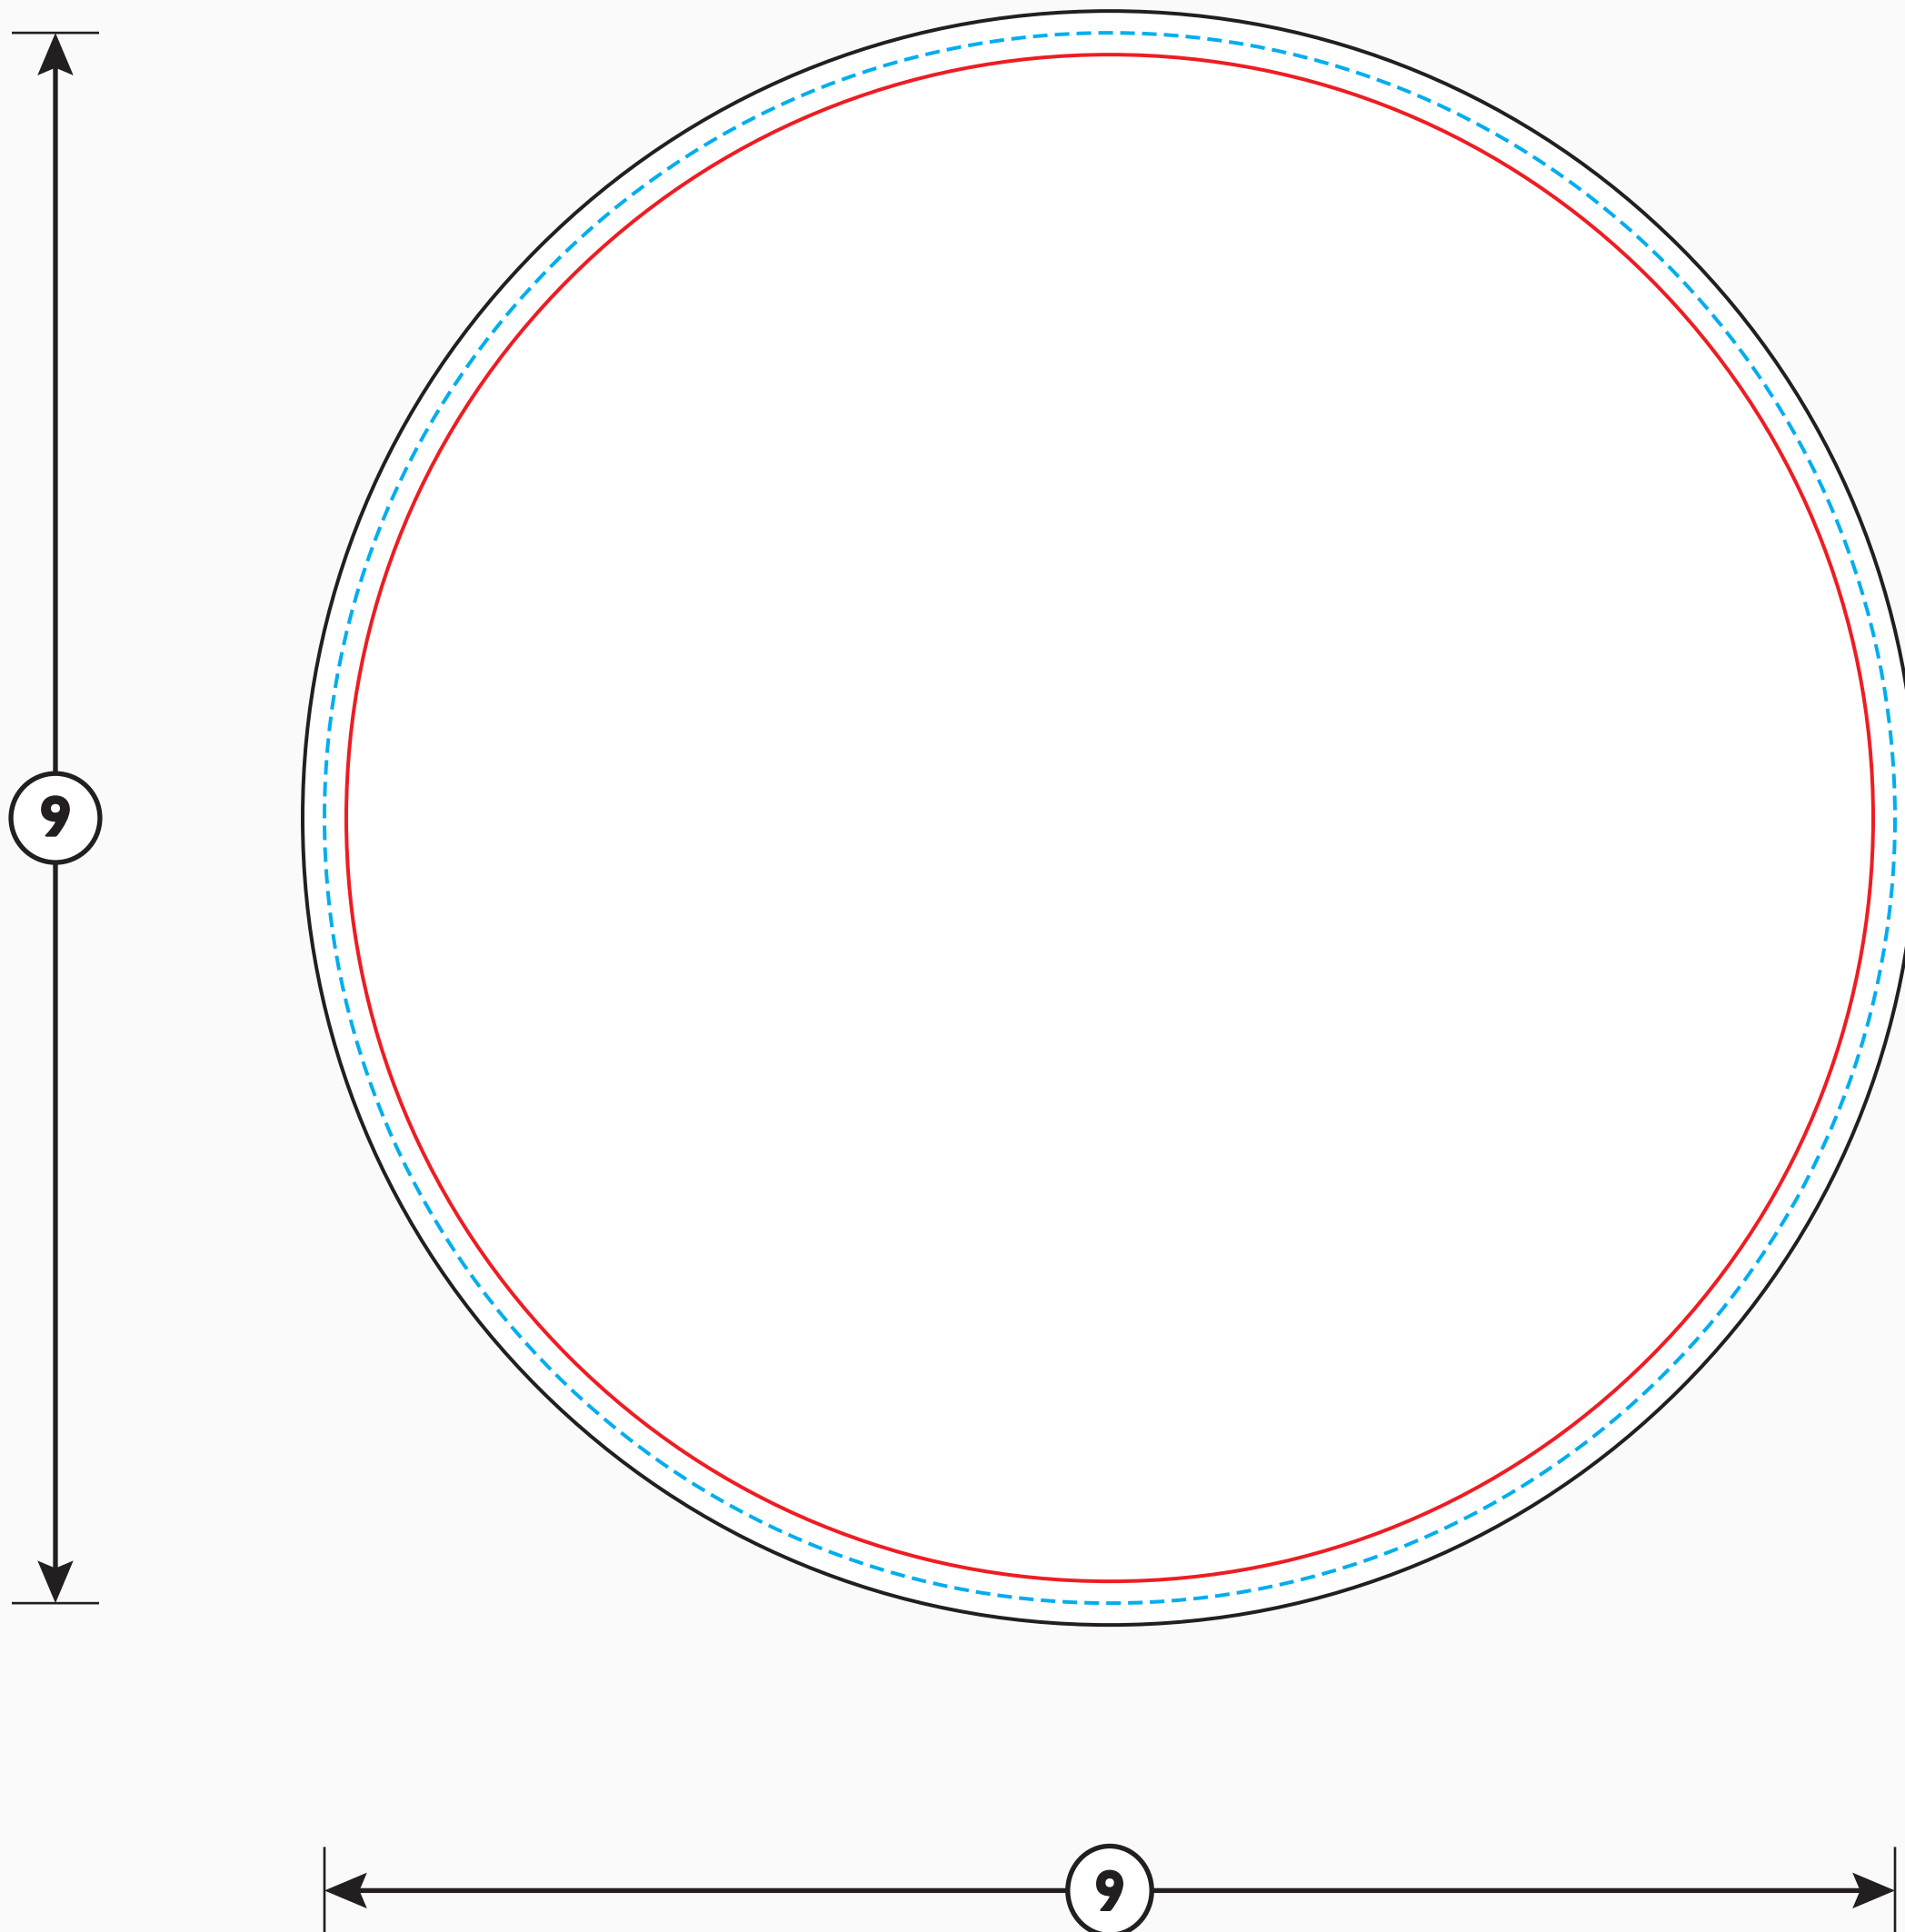

STICKER GENIUS

DESIGN TEMPLATES

9" X 9" CIRCLE TEMPLATE

- Safe Area:** Keep important stuff like text inside of this line
- Trim:** This is where your sticker will be cut
- Bleed:** Extend artwork to this line