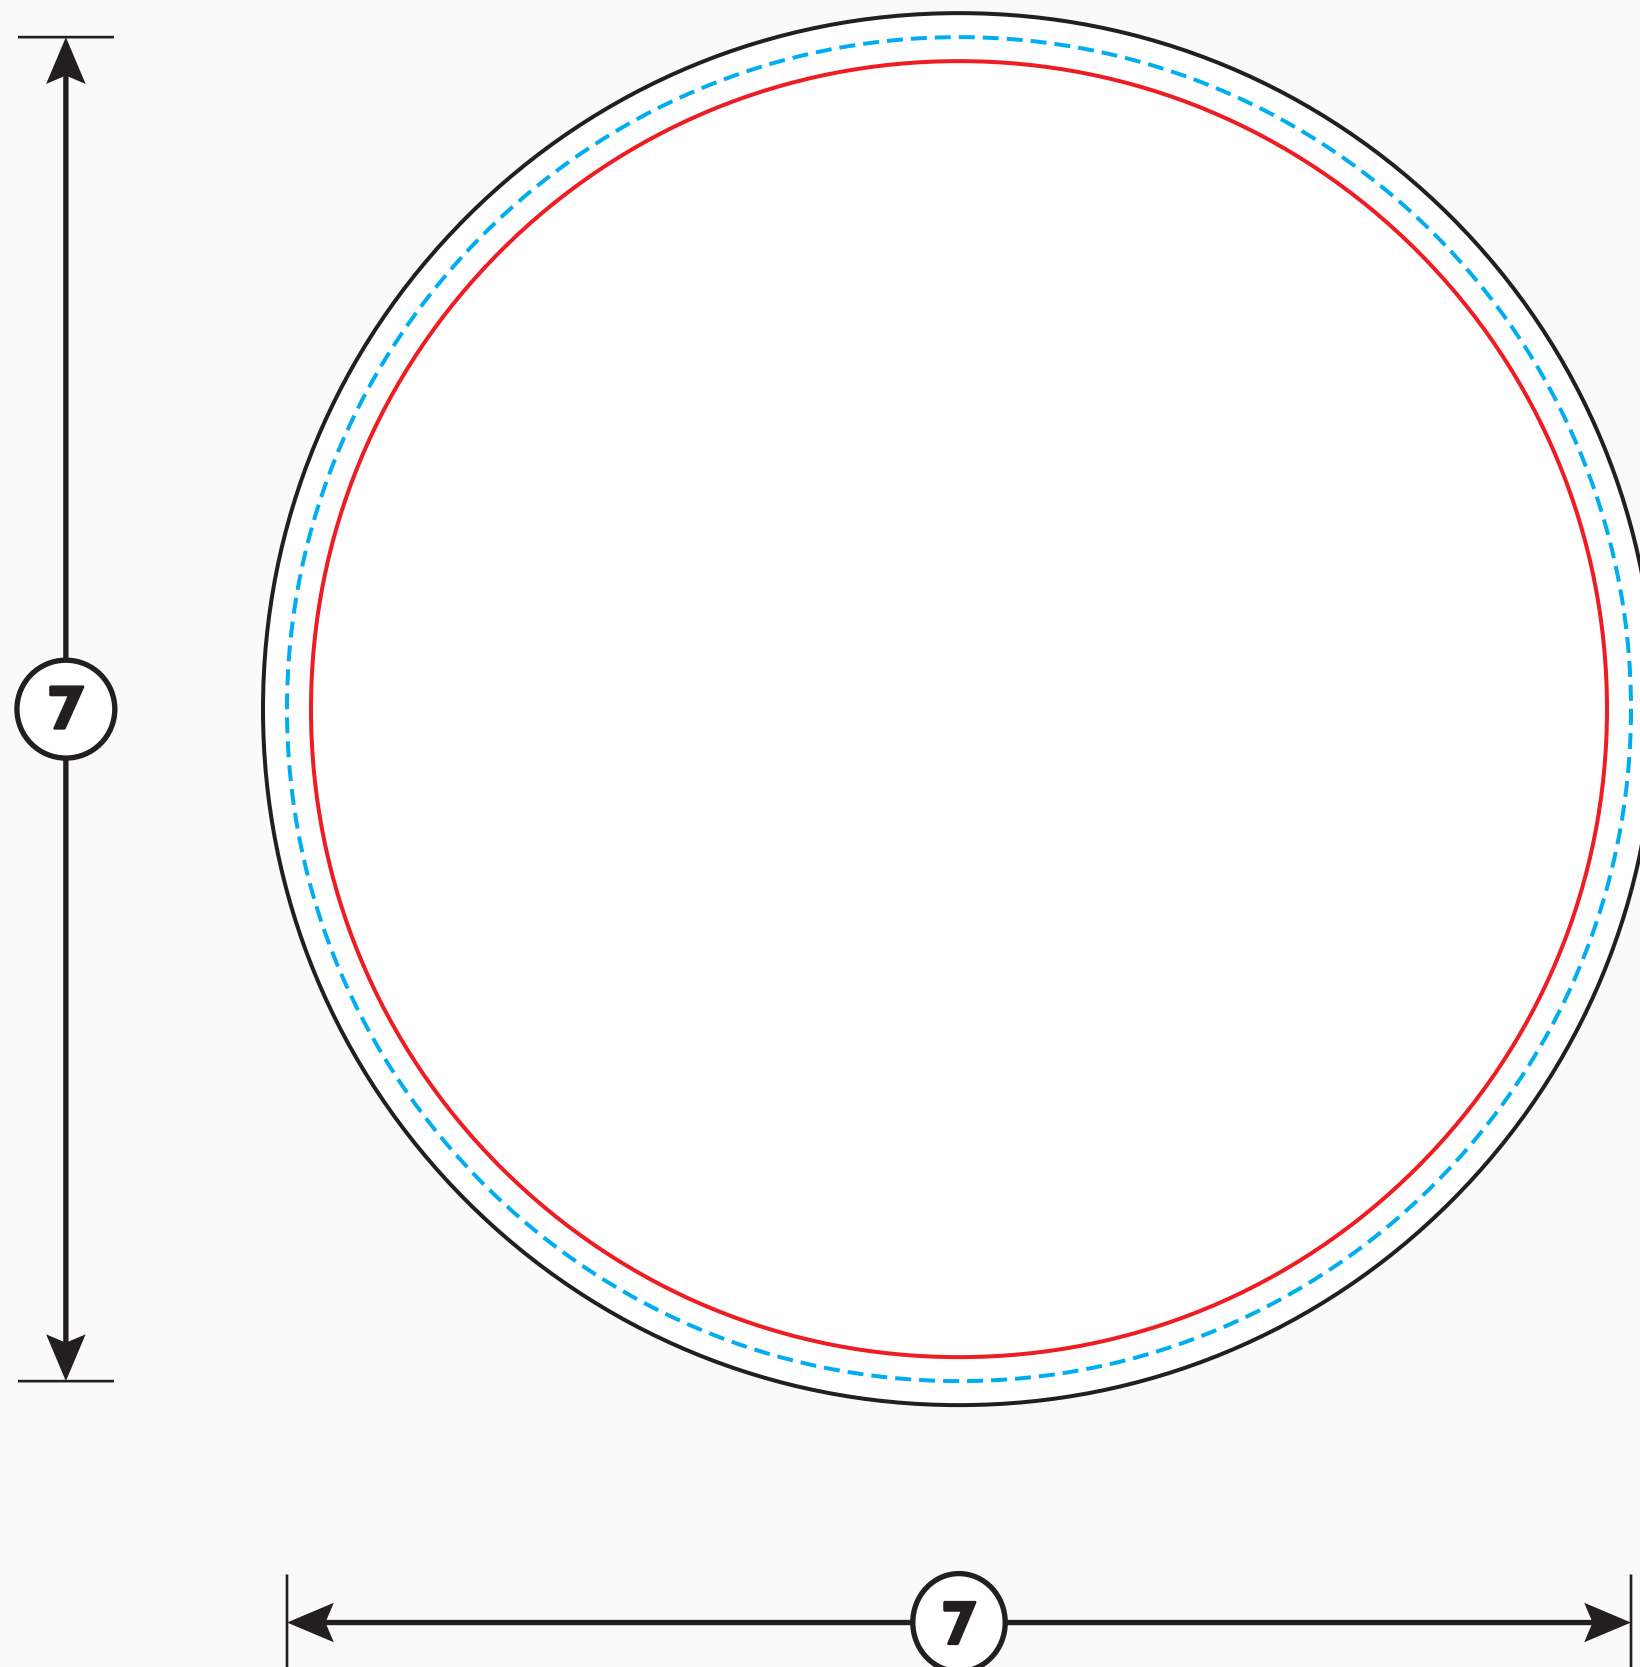

STICKER GENIUS

DESIGN TEMPLATES

7" X 7" CIRCLE TEMPLATE

- Safe Area:** Keep important stuff like text inside of this line
- Trim:** This is where your sticker will be cut
- Bleed:** Extend artwork to this line

STEP 1

Copy your designs to the "YOUR ART HERE" layer

STEP 2

Position your graphics within the template guidelines

STEP 3

Convert text to outlines
Click "Type > Create Outlines"

If you need help with your templates,
or need a graphic designer to set up your file.
Please email info@stickergenius.com or call 855-784-2553