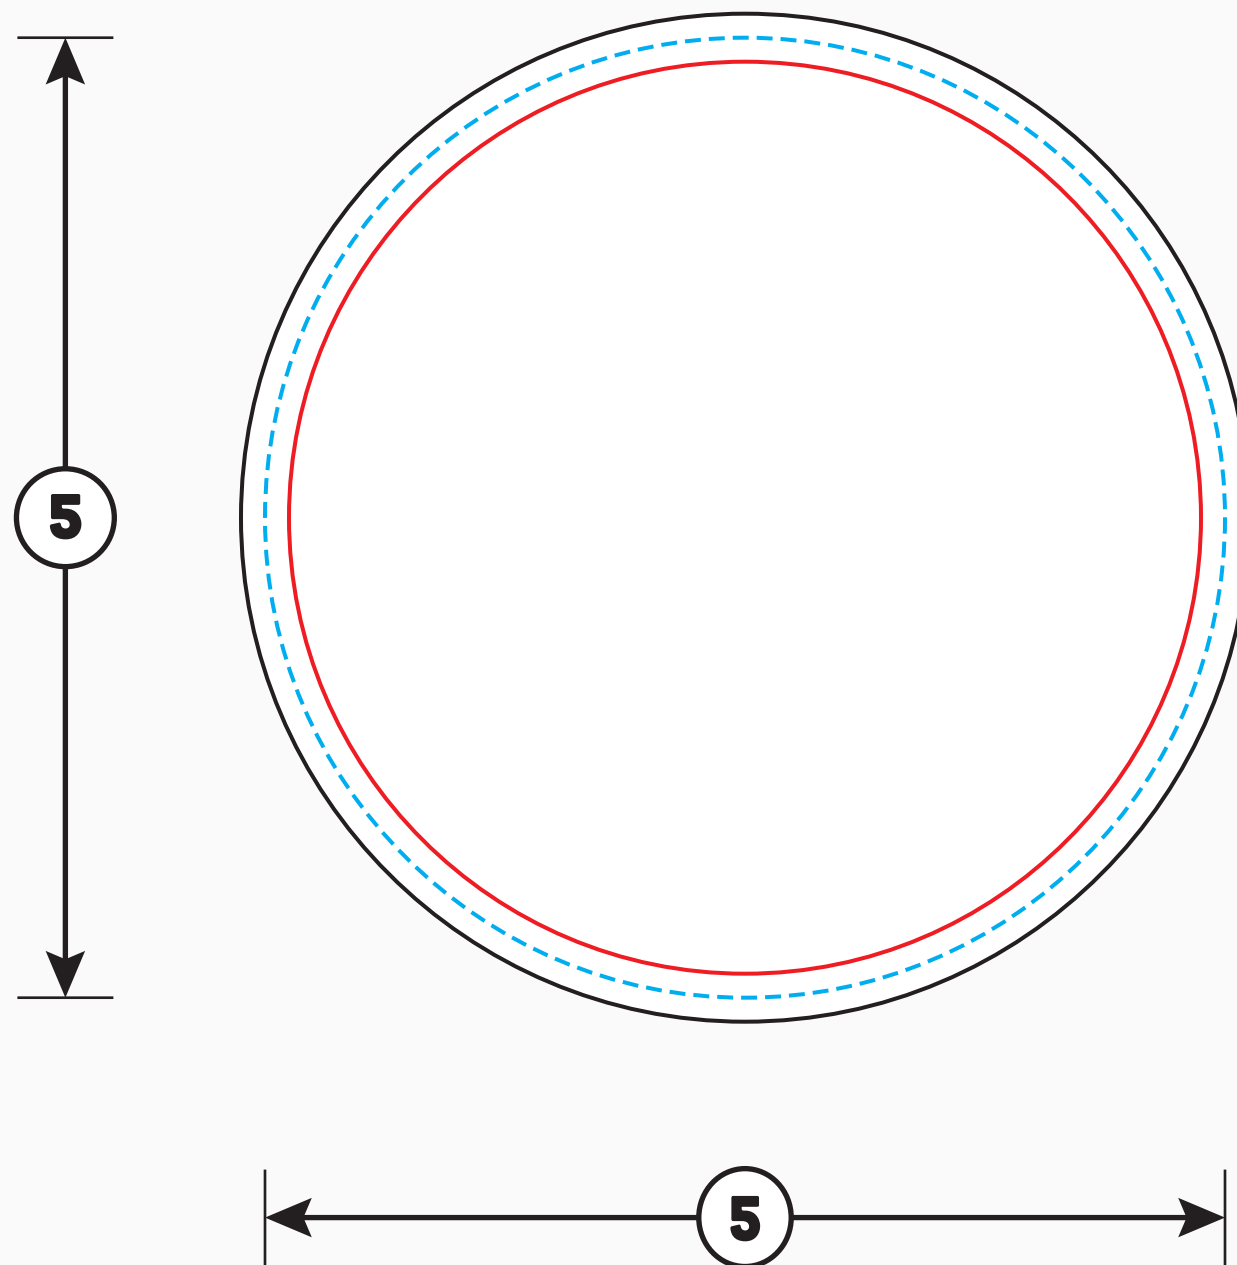

STICKER GENIUS

DESIGN TEMPLATES

5" X 5" CIRCLE TEMPLATE

- Safe Area:** Keep important stuff like text inside of this line
- Trim:** This is where your sticker will be cut
- Bleed:** Extend artwork to this line

STEP 1

Copy your designs to the "YOUR ART HERE" layer

STEP 2

Position your graphics within the template guidelines

STEP 3

Convert text to outlines
Click "Type > Create Outlines"

If you need help with your templates,
or need a graphic designer to set up your file.
Please email info@stickergenius.com or call 855-784-2553