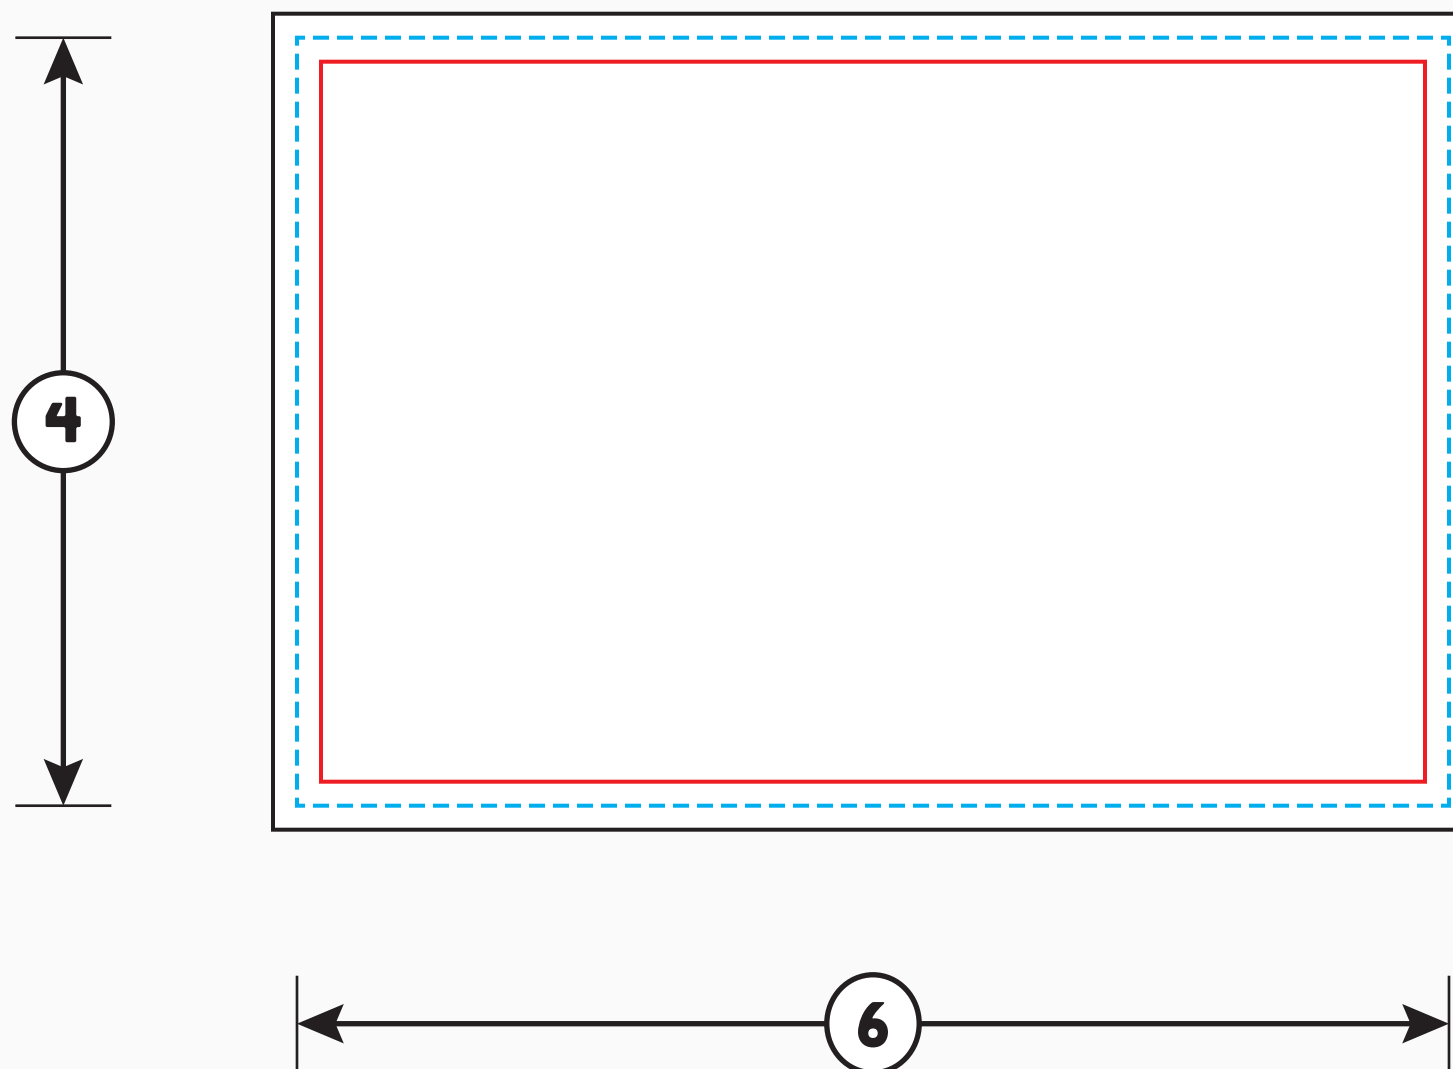

STICKER GENIUS

DESIGN TEMPLATES

4" X 6" RECTANGLE TEMPLATE

- Safe Area:** Keep important stuff like text inside of this line
- Trim:** This is where your sticker will be cut
- Bleed:** Extend artwork to this line

STEP 1

Copy your designs to the "YOUR ART HERE" layer

STEP 2

Position your graphics within the template guidelines

STEP 3

Convert text to outlines
Click "Type > Create Outlines"

If you need help with your templates,
or need a graphic designer to set up your file.
Please email info@stickergenius.com or call 855-784-2553