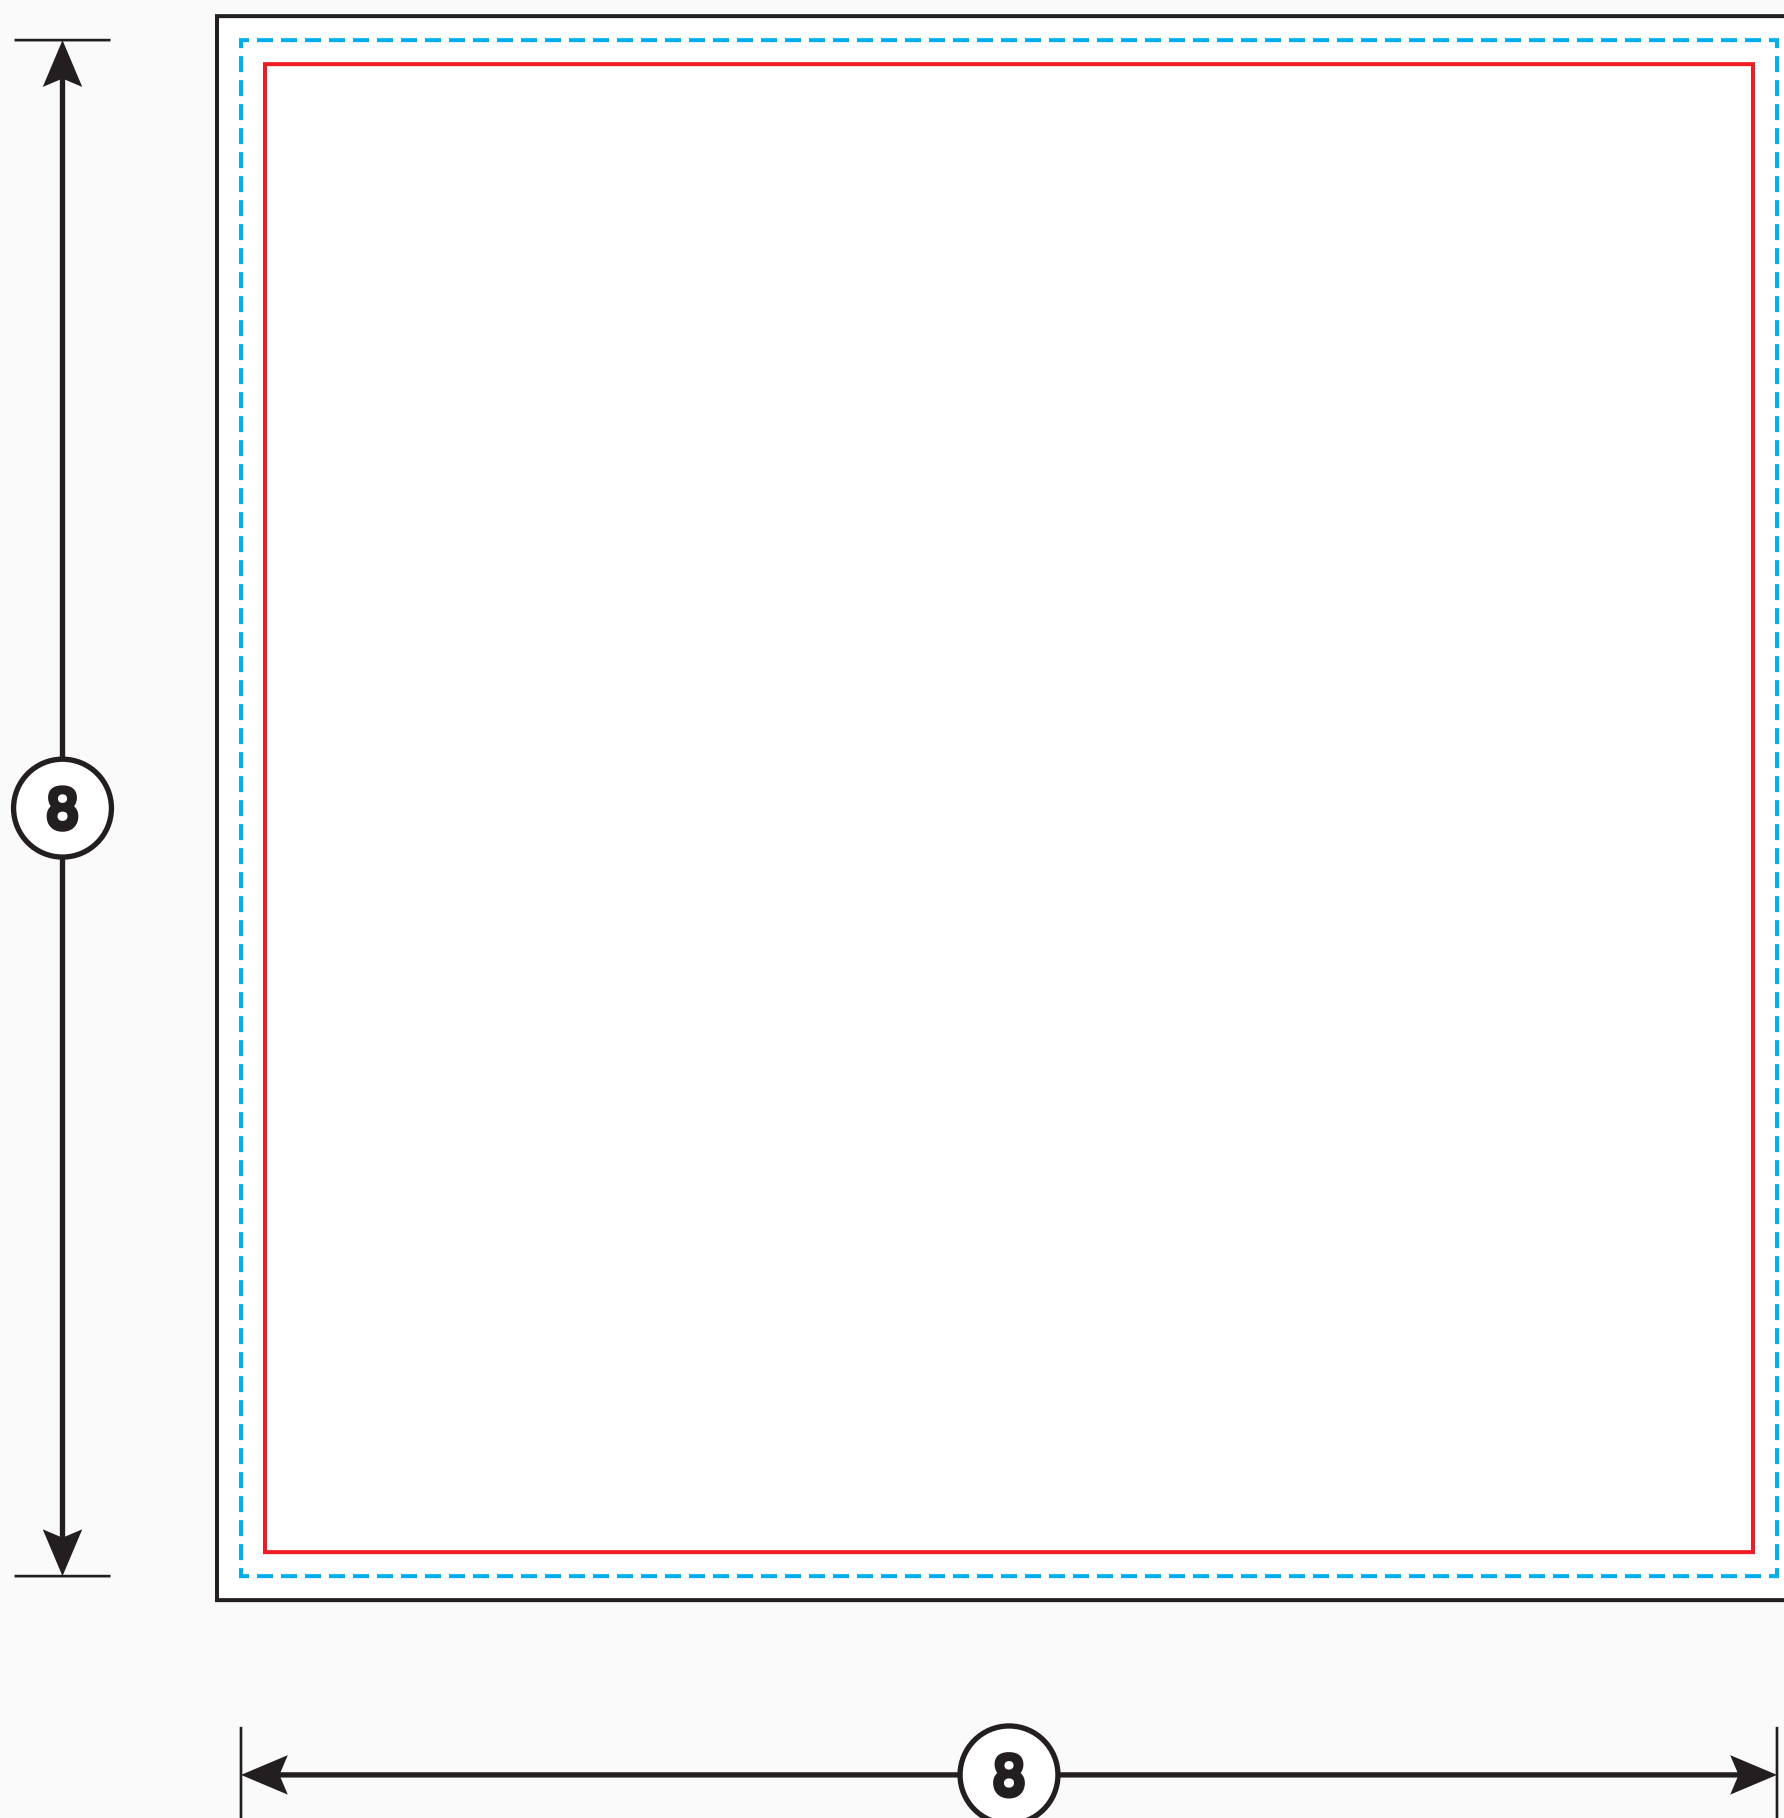

STICKER GENIUS

DESIGN TEMPLATES

8" X 8" SQUARE TEMPLATE

- Safe Area:** Keep important stuff like text inside of this line
- Trim:** This is where your sticker will be cut
- Bleed:** Extend artwork to this line

STEP 1

Copy your designs to the "YOUR ART HERE" layer

STEP 2

Position your graphics within the template guidelines

STEP 3

Convert text to outlines
Click "Type > Create Outlines"

If you need help with your templates,
or need a graphic designer to set up your file.
Please email info@stickergenius.com or call 855-784-2553