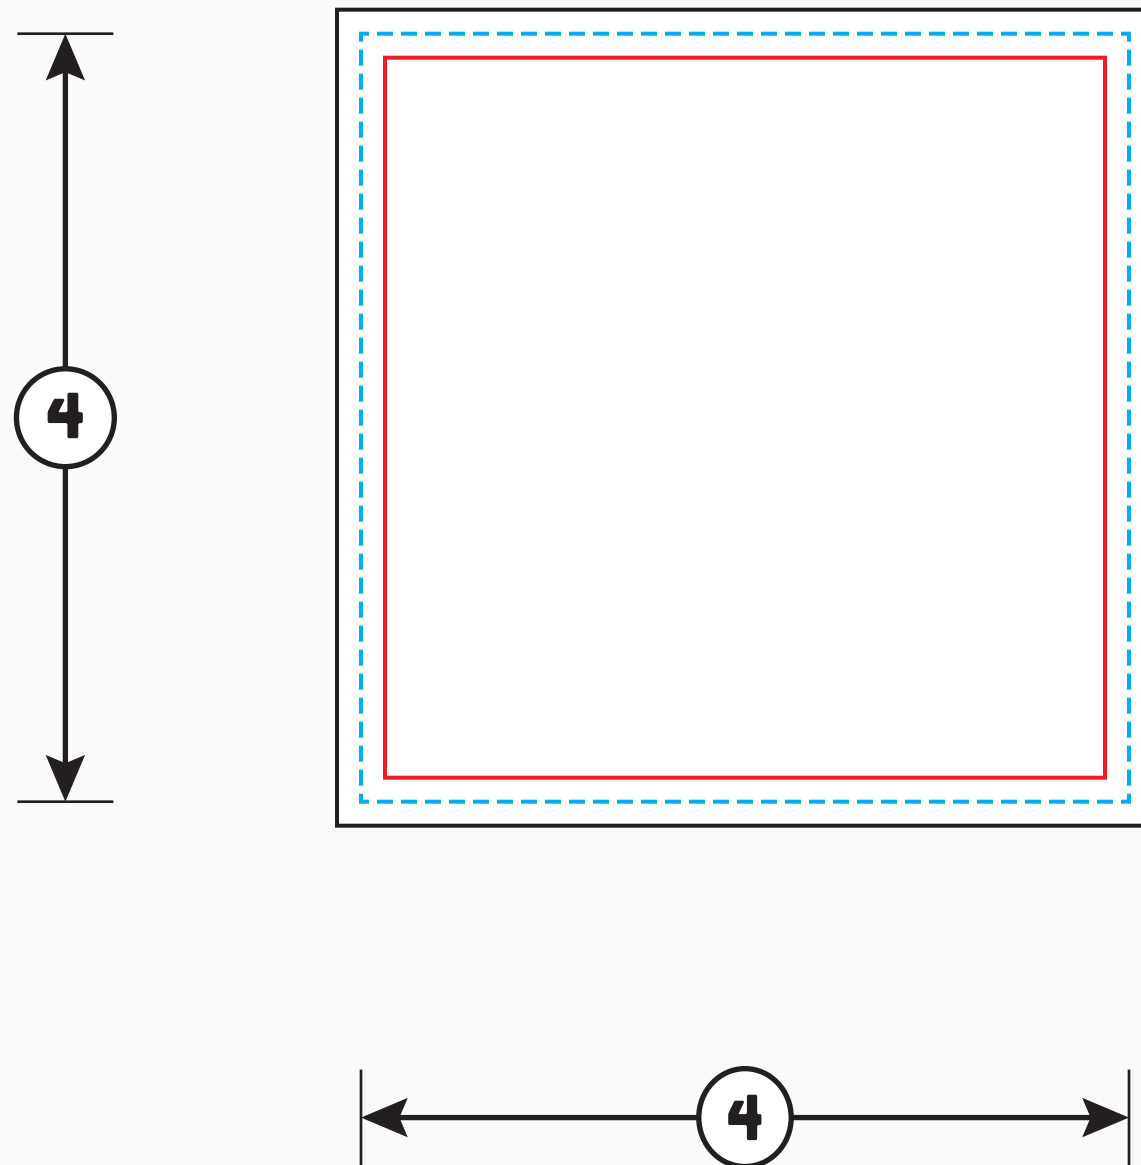

STICKER GENIUS

DESIGN TEMPLATES

4" X 4" SQUARE TEMPLATE

- Safe Area:** Keep important stuff like text inside of this line
- Trim:** This is where your sticker will be cut
- Bleed:** Extend artwork to this line

STEP 1

Copy your designs to the "YOUR ART HERE" layer

STEP 2

Position your graphics within the template guidelines

STEP 3

Convert text to outlines
Click "Type > Create Outlines"

If you need help with your templates,
or need a graphic designer to set up your file.
Please email info@stickergenius.com or call 855-784-2553